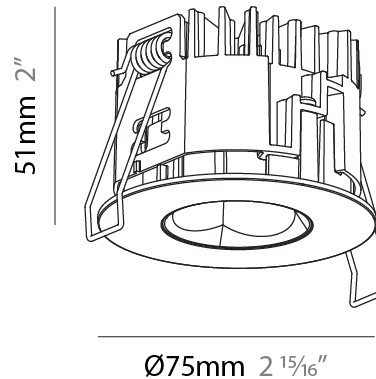

GENERAL

Series: Oiko Pro Round
Subseries: Oiko Pro Round Fixed
Partner: Prolicht
Division: Architectural
Installation: Recessed
Product Type: Downlight
Mounting Location: Ceiling
Light Distribution: Direct

PHYSICAL

Aperture Sizes - Downlights: 1"
Shape: Round
Diameter (mm): 75
Diameter (in): 2 ¹⁵/₁₆
Height (mm): 51
Height (in): 2
Ceiling Thickness (mm): 1 - 25
Ceiling Thickness (in): 1/16 - 1 3/16
Min. Recessing Depth (mm): 55
Min. Recessing Depth (in): 2 ³/₁₆
Diffuser: Lens Pack - Spread Lens / Linear Spread Lens / Honeycomb Louver
Fixture Finish: SSR / BKV / CWI / CRY / HAB / UFT / ITA / RUA / FTG / MYG / LOD / PUS / FRO / FUP / KIA / POP / BLS / SPG / MEY / GOH / CHC / COM / ABZ / JAG / OBR / MOS / ROR
Fixture Material: Aluminum Die Cast
Cut-out Measurements: 68mm / 2 11/16" Diameter

ELECTRICAL

Lamp Type: LED (Zhaga Standard)
Input Wattage (W): 14
Total Output Wattage (W): 12.7
Dimming: Dali Dimming
Driver Included: No
Driver Location: Recessed Housing
Driver Type: Constant Current - Universal (120Vac only for DALI driver)
Driver Class: Class 2
Input Voltage (V): 120 - 277
Constant Current (MA): 700

LED

Color Temperature (°K): 2700-6500 Tunable White
Max. Delivered Lumen (lm): 1240
Nominal Lumen (lm): 1460
CRI: >93 CRI
Lamp Life (hrs): 50000
Special LEDs offerings: Tunable White

OPTICAL

Reflector: 52
Adjustability: Fixed

RATINGS AND CERTIFICATIONS

Certified By: Certified for North American Standards
IP rating: IP20