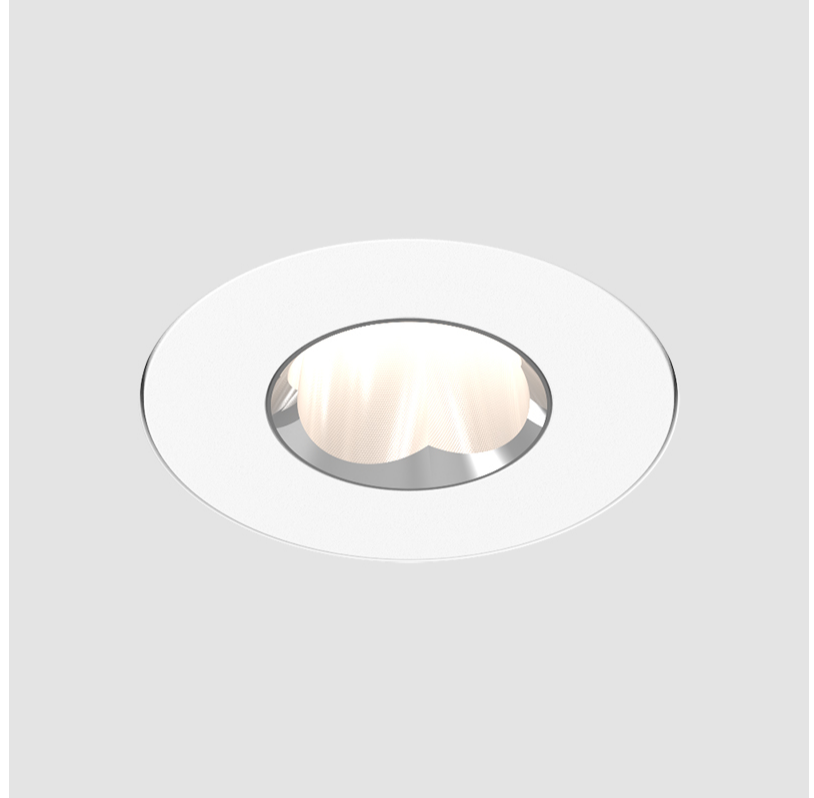

PHYSICAL

Aperture Sizes - Downlights: 1"
Shape: Round
Diameter (mm): 75
Diameter (in): 2 ¹⁵/₁₆
Height (mm): 43
Height (in): 1 ¹¹/₁₆
Ceiling Thickness (mm): 10 / 12.5 / 15 / 25
Ceiling Thickness (in): 3/8 or 1/2 or 9/16 or 1
Min. Recessing Depth (mm): 50
Min. Recessing Depth (in): 1 ¹⁵/₁₆
Diffuser: Lens Pack - Spread Lens / Linear Spread Lens / Honeycomb Louver
Fixture Finish: SSR / BKV / CWI / CRY / HAB / UFT / ITA / RUA / FTG / MYG / LOD / PUS / FRO / FUP / KIA / POP / BLS / SPG / MEY / GOH / CHC / COM / ABZ / JAG / OBR / MOS / ROR
Fixture Material: Aluminum Die Cast
Cut-out Measurements: 86mm / 2 11/16" Diameter

ELECTRICAL

Lamp Type: LED (Zhaga Standard)
Input Wattage (W): 15
Total Output Wattage (W): 13.6
Dimming: Tri-Mode (Non-Dimming and Phase Dimming (120Vac only) and 0-10V Dimming)
Driver Included: No
Driver Location: Recessed Housing
Driver Type: Constant Current - Universal
Driver Class: Class 2
Input Voltage (V): 120 - 277
Constant Current (MA): 350

LED

Color Temperature (°K): 2700 / 3000 / 3500 / 4000
Max. Delivered Lumen (lm): 1464 / 1556 / 1630 / 1645
Nominal Lumen (lm): 1566 / 1665 / 1743 / 1759
CRI: >90 CRI
Lamp Life (hrs): 50000

OPTICAL

Reflector: 60
Adjustability: Fixed

RATINGS AND CERTIFICATIONS

Certified By: Certified for North American Standards
IP rating: IP20