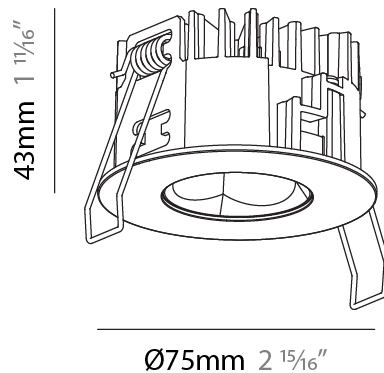

PHYSICAL

Aperture Sizes - Downlights: 1"
Shape: Round
Diameter (mm): 75
Diameter (in): 2 15/16
Height (mm): 43
Height (in): 1 11/16
Ceiling Thickness (mm): 1 - 25
Ceiling Thickness (in): 1/16 - 1 3/16
Min. Recessing Depth (mm): 50
Min. Recessing Depth (in): 1 15/16
Diffuser: Lens Pack - Spread Lens / Linear Spread Lens / Honeycomb Louver
Fixture Finish: SSR / BKV / CWI / CRY / HAB / UFT / ITA / RUA / FTG / MYG / LOD / PUS / FRO / FUP / KIA / POP / BLS / SPG / MEY / GOH / CHC / COM / ABZ / JAG / OBR / MOS / ROR
Fixture Material: Aluminum Die Cast
Cut-out Measurements: 68mm / 2 11/16" Diameter

ELECTRICAL

Lamp Type: LED (Zhaga Standard)
Input Wattage (W): 15
Total Output Wattage (W): 13.6
Dimming: Tri-Mode (Non-Dimming and Phase Dimming (120Vac only) and 0-10V Dimming)
Driver Included: No
Driver Location: Recessed Housing
Driver Type: Constant Current - Universal
Driver Class: Class 2
Input Voltage (V): 120 - 277
Constant Current (MA): 350

LED

Color Temperature (°K): 2700 / 3000 / 3500 / 4000
Max. Delivered Lumen (lm): 1464 / 1556 / 1630 / 1645
Nominal Lumen (lm): 1566 / 1665 / 1743 / 1759
CRI: >90 CRI
Lamp Life (hrs): 50000

OPTICAL

Reflector: 60
Adjustability: Fixed

RATINGS AND CERTIFICATIONS

Certified By: Certified for North American Standards
IP rating: IP20