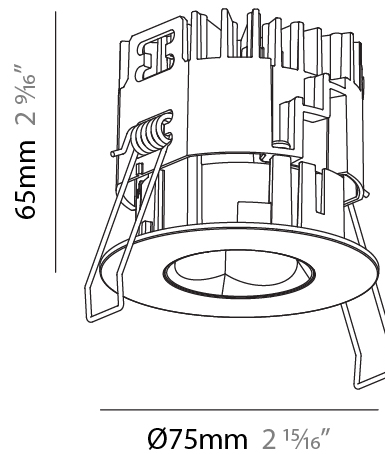

PHYSICAL

Aperture Sizes - Downlights: 1"
Shape: Round
Diameter (mm): 75
Diameter (in): 2 15/16
Height (mm): 65
Height (in): 2 9/16
Ceiling Thickness (mm): 1 - 25
Ceiling Thickness (in): 1/16 - 1 3/16
Min. Recessing Depth (mm): 70
Min. Recessing Depth (in): 2 3/4
Diffuser: Lens Pack - Spread Lens / Linear Spread Lens / Honeycomb Louver
Fixture Finish: SSR / BKV / CWI / CRY / HAB / UFT / ITA / RUA / FTG / MYG / LOD / PUS / FRO / FUP / KIA / POP / BLS / SPG / MEY / GOH / CHC / COM / ABZ / JAG / OBR / MOS / ROR
Fixture Material: Aluminum Die Cast
Cut-out Measurements: 68mm / 2 11/16" Diameter

ELECTRICAL

Lamp Type: LED (Zhaga Standard)
Input Wattage (W): 15
Total Output Wattage (W): 13.6
Dimming: Tri-Mode (Non-Dimming and Phase Dimming (120Vac only) and 0-10V Dimming)
Driver Included: No
Driver Location: Recessed Housing
Driver Type: Constant Current - Universal
Driver Class: Class 2
Housing: See Components
Input Voltage (V): 120 - 277
Constant Current (MA): 350

LED

Color Temperature (°K): 2700 / 3000 / 3500 / 4000
Max. Delivered Lumen (lm): 1295 / 1377 / 1442 / 1455
Nominal Lumen (lm): 1566 / 1665 / 1743 / 1759
CRI: >90 CRI
Lamp Life (hrs): 50000

OPTICAL

Reflector°: 34
Adjustability: Fixed

RATINGS AND CERTIFICATIONS

Certified By: Certified for North American Standards
IP rating: IP20