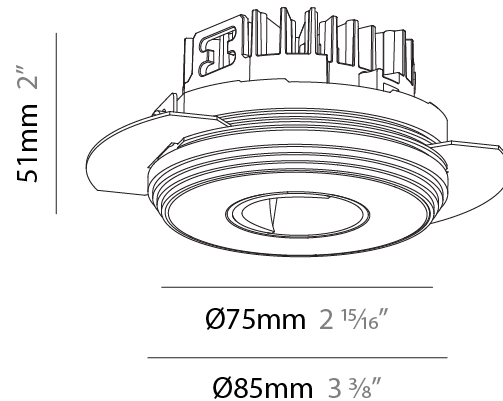

GENERAL

Series: Oiko Pro Round
Subseries: Oiko Pro Round Wallwash
Partner: Prolicht
Division: Architectural
Installation: Trimless
Product Type: Wallwash
Mounting Location: Ceiling
Light Distribution: Direct

PHYSICAL

Shape: Round
Diameter (mm): 75
Diameter (in): 2 ¹⁵/₁₆
Height (mm): 51
Height (in): 2
Ceiling Thickness (mm): 1 - 25
Ceiling Thickness (in): 1/16 - 1 3/16
Min. Recessing Depth (mm): 55
Min. Recessing Depth (in): 2 ³/₁₆
Fixture Finish: [SSR / BKV / CWI / CRY / HAB / UFT / ITA / RUA / FTG / MYG / LOD / PUS / FRO / FUP / KIA / POP / BLS / SPG / MEY / GOH / CHC / COM / ABZ / JAG / OBR / MOS / ROR](#)
Fixture Material: Aluminum Die Cast
Cut-out Measurements: 86mm / 3 3/8" Diameter

ELECTRICAL

Lamp Type: LED (Zhaga Standard)
Input Wattage (W): 14
Total Output Wattage (W): 12.7
Dimming: Dali Dimming
Driver Included: No
Driver Location: Recessed Housing
Driver Type: Constant Current - Universal (120Vac only for DALI driver)
Driver Class: Class 2
Input Voltage (V): 120 - 277
Constant Current (MA): 700

LED

Color Temperature (°K): 2700-6500 Tunable White
Max. Delivered Lumen (lm): 1040 - 1216
Nominal Lumen (lm): 1242 - 1460
CRI: >93 CRI
Lamp Life (hrs): 50000
Special LEDs offerings: Tunable White

OPTICAL

Adjustability: Fixed

RATINGS AND CERTIFICATIONS

Certified By: Certified for North American Standards
IP rating: IP20