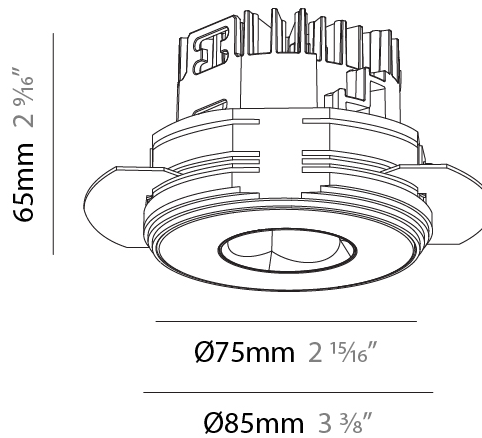

PHYSICAL

Aperture Sizes - Downlights: 1"
Shape: Round
Diameter (mm): 75
Diameter (in): 2 ¹⁵/₁₆
Height (mm): 65
Height (in): 2 ⁹/₁₆
Ceiling Thickness (mm): 10 / 12.5 / 15 / 25
Ceiling Thickness (in): 3/8 or 1/2 or 9/16 or 1
Min. Recessing Depth (mm): 70
Min. Recessing Depth (in): 2 ³/₄
Diffuser: Lens Pack - Spread Lens / Linear Spread Lens / Honeycomb Louver
Fixture Finish: SSR / BKV / CWI / CRY / HAB / UFT / ITA / RUA / FTG / MYG / LOD / PUS / FRO / FUP / KIA / POP / BLS / SPG / MEY / GOH / CHC / COM / ABZ / JAG / OBR / MOS / ROR
Fixture Material: Aluminum Die Cast
Cut-out Measurements: 86mm / 2 11/16" Diameter

ELECTRICAL

Lamp Type: LED (Zhaga Standard)
Input Wattage (W): 14
Total Output Wattage (W): 12.7
Dimming: Dali Dimming
Driver Included: No
Driver Location: Recessed Housing
Driver Type: Constant Current - Universal (120Vac only for DALI driver)
Driver Class: Class 2
Input Voltage (V): 120 - 277
Constant Current (MA): 700

LED

Color Temperature (°K): 2700-6500 Tunable White
Max. Delivered Lumen (lm): 1129
Nominal Lumen (lm): 1460
CRI: >90 CRI
Lamp Life (hrs): 50000
Special LEDs offerings: Tunable White

OPTICAL

Reflector°: 36
Adjustability: Fixed

RATINGS AND CERTIFICATIONS

Certified By: Certified for North American Standards
IP rating: IP20