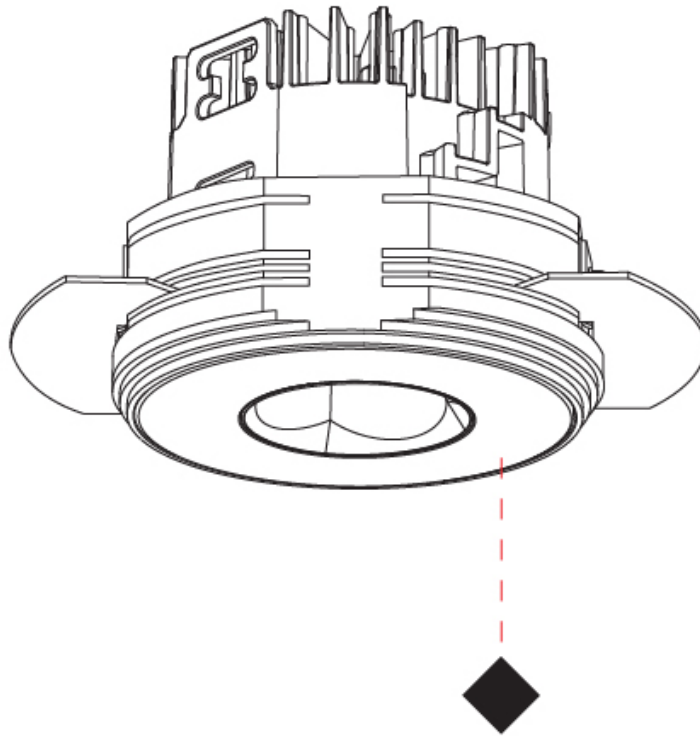

OIKO PRO ROUND FIXED TRIMLESS

A35878-

PROJECT

TYPE

SPECIFIER

QUANTITY

DATE