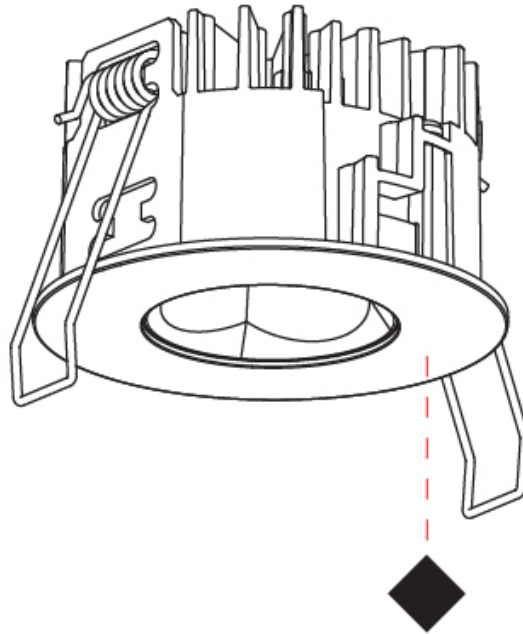

OIKO PRO ROUND FIXED RECESSED

A35873-

PROJECT

TYPE

SPECIFIER

QUANTITY

DATE