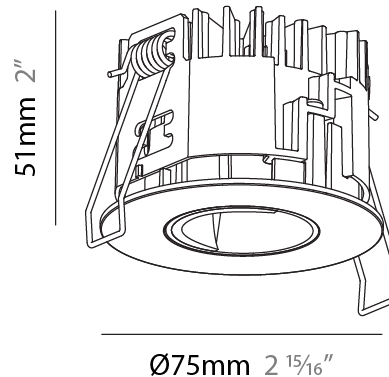

GENERAL

Series: Oiko Pro Round
Subseries: Oiko Pro Wallwash
Partner: Prolicht
Division: Architectural
Installation: Recessed
Product Type: Wallwash
Mounting Location: Ceiling
Light Distribution: Wallwash

PHYSICAL

Aperture Sizes - Downlights: 1"
Shape: Round
Diameter (mm): 75
Diameter (in): 2 ¹⁵/₁₆
Height (mm): 51
Height (in): 2
Ceiling Thickness (mm): 1 - 25
Ceiling Thickness (in): 1/16 - 1 3/16
Min. Recessing Depth (mm): 55
Min. Recessing Depth (in): 2 ³/₁₆
Diffuser: Lens Pack - Spread Lens / Linear Spread Lens / Honeycomb Louver
Fixture Finish: SSR / BKV / CWI / CRY / HAB / UFT / ITA / RUA / FTG / MYG / LOD / PUS / FRO / FUP / KIA / POP / BLS / SPG / MEY / GOH / CHC / COM / ABZ / JAG / OBR / MOS / ROR
Fixture Material: Aluminum Die Cast
Cut-out Measurements: 68mm / 2 11/16" Diameter

ELECTRICAL

Lamp Type: LED (Zhaga Standard)
Input Wattage (W): 14
Total Output Wattage (W): 12.7
Dimming: Dali Dimming / Matter
Driver Included: No
Driver Location: Recessed Housing
Driver Type: Constant Current - Universal (120Vac only for DALI driver)
Driver Class: Class 2
Input Voltage (V): 120 - 277
Constant Current (MA): 700

LED

Color Temperature (°K): 2700-6500 Tunable White
Max. Delivered Lumen (lm): 1216
Nominal Lumen (lm): 1460
CRI: >90 CRI
Lamp Life (hrs): 50000
Special LEDs offerings: Tunable White

OPTICAL

Adjustability: Fixed

RATINGS AND CERTIFICATIONS

Certified By: Certified for North American Standards
IP rating: IP20