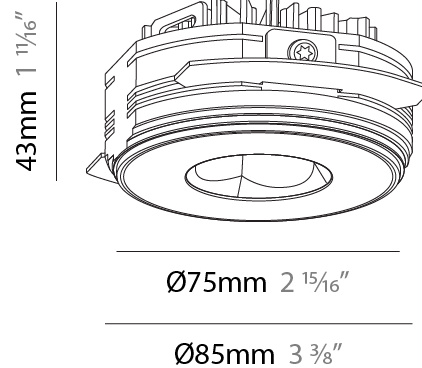

PHYSICAL

Aperture Sizes - Downlights: 1"
Shape: Round
Diameter (mm): 75
Diameter (in): 2 15/16
Height (mm): 43
Height (in): 1 11/16
Ceiling Thickness (mm): 10 / 12.5 / 15 / 25
Ceiling Thickness (in): 3/8 or 1/2 or 9/16 or 1
Min. Recessing Depth (mm): 50
Min. Recessing Depth (in): 1 15/16
Diffuser: Lens Pack - Spread Lens / Linear Spread Lens / Honeycomb Louver
Fixture Finish: SSR / BKV / CWI / CRY / HAB / UFT / ITA / RUA / FTG / MYG / LOD / PUS / FRO / FUP / KIA / POP / BLS / SPG / MEY / GOH / CHC / COM / ABZ / JAG / OBR / MOS / ROR
Fixture Material: Aluminum Die Cast
Cut-out Measurements: 86mm / 2 11/16" Diameter

ELECTRICAL

Lamp Type: LED (Zhaga Standard)
Input Wattage (W): 14
Total Output Wattage (W): 12.7
Dimming: Dali Dimming
Driver Included: No
Driver Location: Recessed Housing
Driver Type: Constant Current - Universal (120Vac only for DALI driver)
Driver Class: Class 2
Input Voltage (V): 120 - 277
Constant Current (MA): 700

LED

Color Temperature (°K): 2700-6500 Tunable White
Max. Delivered Lumen (lm): 1381
Nominal Lumen (lm): 1460
CRI: >90 CRI
Lamp Life (hrs): 50000
Special LEDs offerings: Tunable White

OPTICAL

Reflector°: 62
Adjustability: Fixed

RATINGS AND CERTIFICATIONS

Certified By: Certified for North American Standards
IP rating: IP20