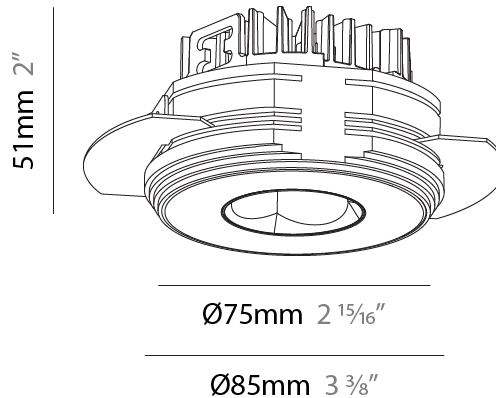

PHYSICAL

Aperture Sizes - Downlights: 1"
Shape: Round
Diameter (mm): 75
Diameter (in): 2 ¹⁵/₁₆
Height (mm): 51
Height (in): 2
Ceiling Thickness (mm): 10 / 12.5 / 15 / 25
Ceiling Thickness (in): 3/8 or 1/2 or 9/16 or 1
Min. Recessing Depth (mm): 60
Min. Recessing Depth (in): 2 ³/₈
Diffuser: Lens Pack - Spread Lens / Linear Spread Lens / Honeycomb Louver
Fixture Finish: SSR / BKV / CWI / CRY / HAB / UFT / ITA / RUA / FTG / MYG / LOD / PUS / FRO / FUP / KIA / POP / BLS / SPG / MEY / GOH / CHC / COM / ABZ / JAG / OBR / MOS / ROR
Fixture Material: Aluminum Die Cast
Cut-out Measurements: 68mm / 2 11/16" Diameter

ELECTRICAL

Lamp Type: LED (Zhaga Standard)
Input Wattage (W): 15
Total Output Wattage (W): 13.6
Dimming: Tri-Mode (Non-Dimming and Phase Dimming (120Vac only) and 0-10V Dimming)
Driver Included: No
Driver Location: Recessed Housing
Driver Type: Constant Current - Universal
Driver Class: Class 2
Input Voltage (V): 120 - 277
Constant Current (MA): 350

LED

Color Temperature (°K): 2700 / 3000 / 3500 / 4000
Max. Delivered Lumen (lm): 1375 / 1462 / 1531 / 1545
Nominal Lumen (lm): 1566 / 1665 / 1743 / 1759
CRI: >90 CRI
Lamp Life (hrs): 50000

OPTICAL

Reflector°: 50
Adjustability: Fixed

RATINGS AND CERTIFICATIONS

Certified By: Certified for North American Standards
IP rating: IP20