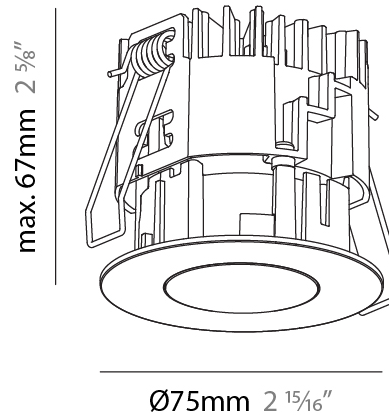

PHYSICAL

Aperture Sizes - Downlights: 1"
Shape: Round
Diameter (mm): 75
Diameter (in): 2 15/16
Height (mm): 67
Height (in): 2 5/8
Ceiling Thickness (mm): 1 - 25
Ceiling Thickness (in): 1/16 - 1 3/16
Min. Recessing Depth (mm): 75
Min. Recessing Depth (in): 2 15/16
Diffuser: Lens Pack - Spread Lens / Linear Spread Lens / Honeycomb Louver
Fixture Finish: SSR / BKV / CWI / CRY / HAB / UFT / ITA / RUA / FTG / MYG / LOD / PUS / FRO / FUP / KIA / POP / BLS / SPG / MEY / GOH / CHC / COM / ABZ / JAG / OBR / MOS / ROR
Fixture Material: Aluminum Die Cast
Cut-out Measurements: 68mm / 2 11/16" Diameter

ELECTRICAL

Lamp Type: LED (Zhaga Standard)
Input Wattage (W): 16
Total Output Wattage (W): 14.6
Dimming: Tri-Mode (Non-Dimming and Phase Dimming (120Vac only) and 0-10V Dimming)
Driver Included: No
Driver Location: Recessed Housing
Driver Type: Constant Current - Universal
Driver Class: Class 2
Input Voltage (V): 120 - 277
Constant Current (MA): 350

LED

Color Temperature (°K): 2700 / 3000 / 3500 / 4000
Max. Delivered Lumen (lm): 1017 / 1096 / 1160 / 1162
Nominal Lumen (lm): 1393 / 1501 / 1589 / 1592
CRI: >90 CRI
Lamp Life (hrs): 50000

OPTICAL

Reflector: 16
Adjustability: Fixed

RATINGS AND CERTIFICATIONS

Certified By: Certified for North American Standards
IP rating: IP54