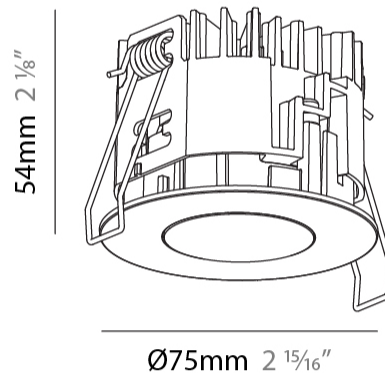

GENERAL

Series: Oiko Pro Round
Subseries: Oiko Pro Wallwash
Partner: Prolicht
Division: Architectural
Installation: Recessed
Product Type: Wallwash
Mounting Location: Ceiling
Light Distribution: Wallwash

PHYSICAL

Aperture Sizes - Downlights: 1"
Shape: Round
Diameter (mm): 75
Diameter (in): 2 ¹⁵/₁₆
Height (mm): 54
Height (in): 2 ¹/₈
Ceiling Thickness (mm): 1 - 25
Ceiling Thickness (in): 1/16 - 1 3/16
Min. Recessing Depth (mm): 60
Min. Recessing Depth (in): 2 ³/₈
Fixture Finish: SSR / BKV / CWI / CRY / HAB / UFT / ITA / RUA / FTG / MYG / LOD / PUS / FRO / FUP / KIA / POP / BLS / SPG / MEY / GOH / CHC / COM / ABZ / JAG / OBR / MOS / ROR
Fixture Material: Aluminum Die Cast
Cut-out Measurements: 68mm / 2 11/16" Diameter

ELECTRICAL

Lamp Type: LED (Zhaga Standard)
Input Wattage (W): 14
Total Output Wattage (W): 12.7
Dimming: Dali Dimming / Matter
Driver Included: No
Driver Location: Recessed Housing
Driver Type: Constant Current - Universal (120Vac only for DALI driver)
Driver Class: Class 2
Input Voltage (V): 120 - 277
Constant Current (MA): 700

LED

Color Temperature (°K): 2700-6500 Tunable White
Max. Delivered Lumen (lm): 1159
Nominal Lumen (lm): 1460
CRI: >90 CRI
Lamp Life (hrs): 50000
Special LEDs offerings: Tunable White

OPTICAL

Adjustability: Fixed

RATINGS AND CERTIFICATIONS

Certified By: Certified for North American Standards
IP rating: IP54