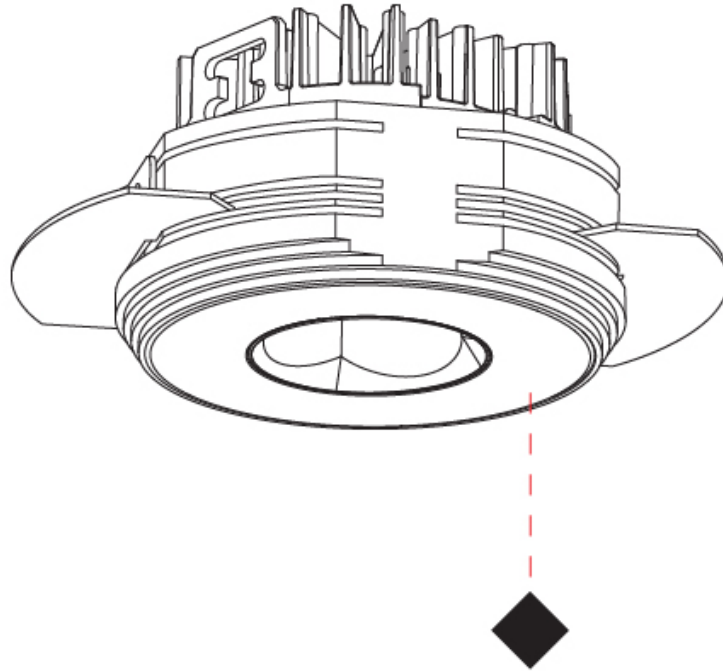

OIKO PRO ROUND FIXED TRIMLESS

A35882-

PROJECT _____

TYPE _____

SPECIFIER _____

QUANTITY _____

DATE _____